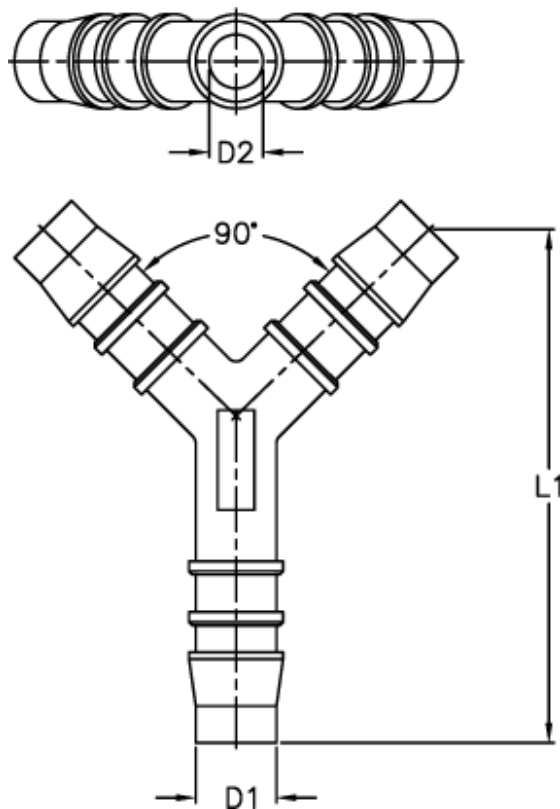

Article number: 027708900014

Description: Norma hose coupling YS 14

Measures

D1 = 14

D2 = 10.0

L1 = 65.0